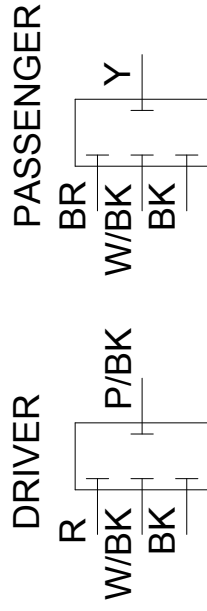

OEM WINDOW SWITCH TERMINALS  
 VIEWED FROM REAR OF SWITCH

BOSCH WINDOW SWITCH TERMINALS  
 VIEWED FROM REAR OF SWITCH

(BOSCH PN 0-343-302-003)