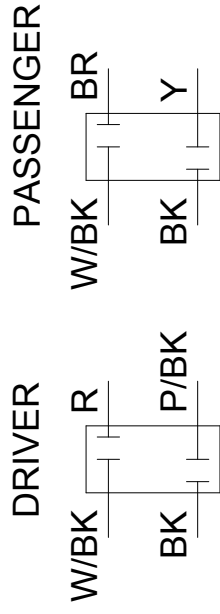

OEM WINDOW SWITCH TERMINALS  
 VIEWED FROM REAR OF SWITCH

BOSCH WINDOW SWITCH TERMINALS  
 VIEWED FROM REAR OF SWITCH

(BOSCH PN 0-343-302-003)