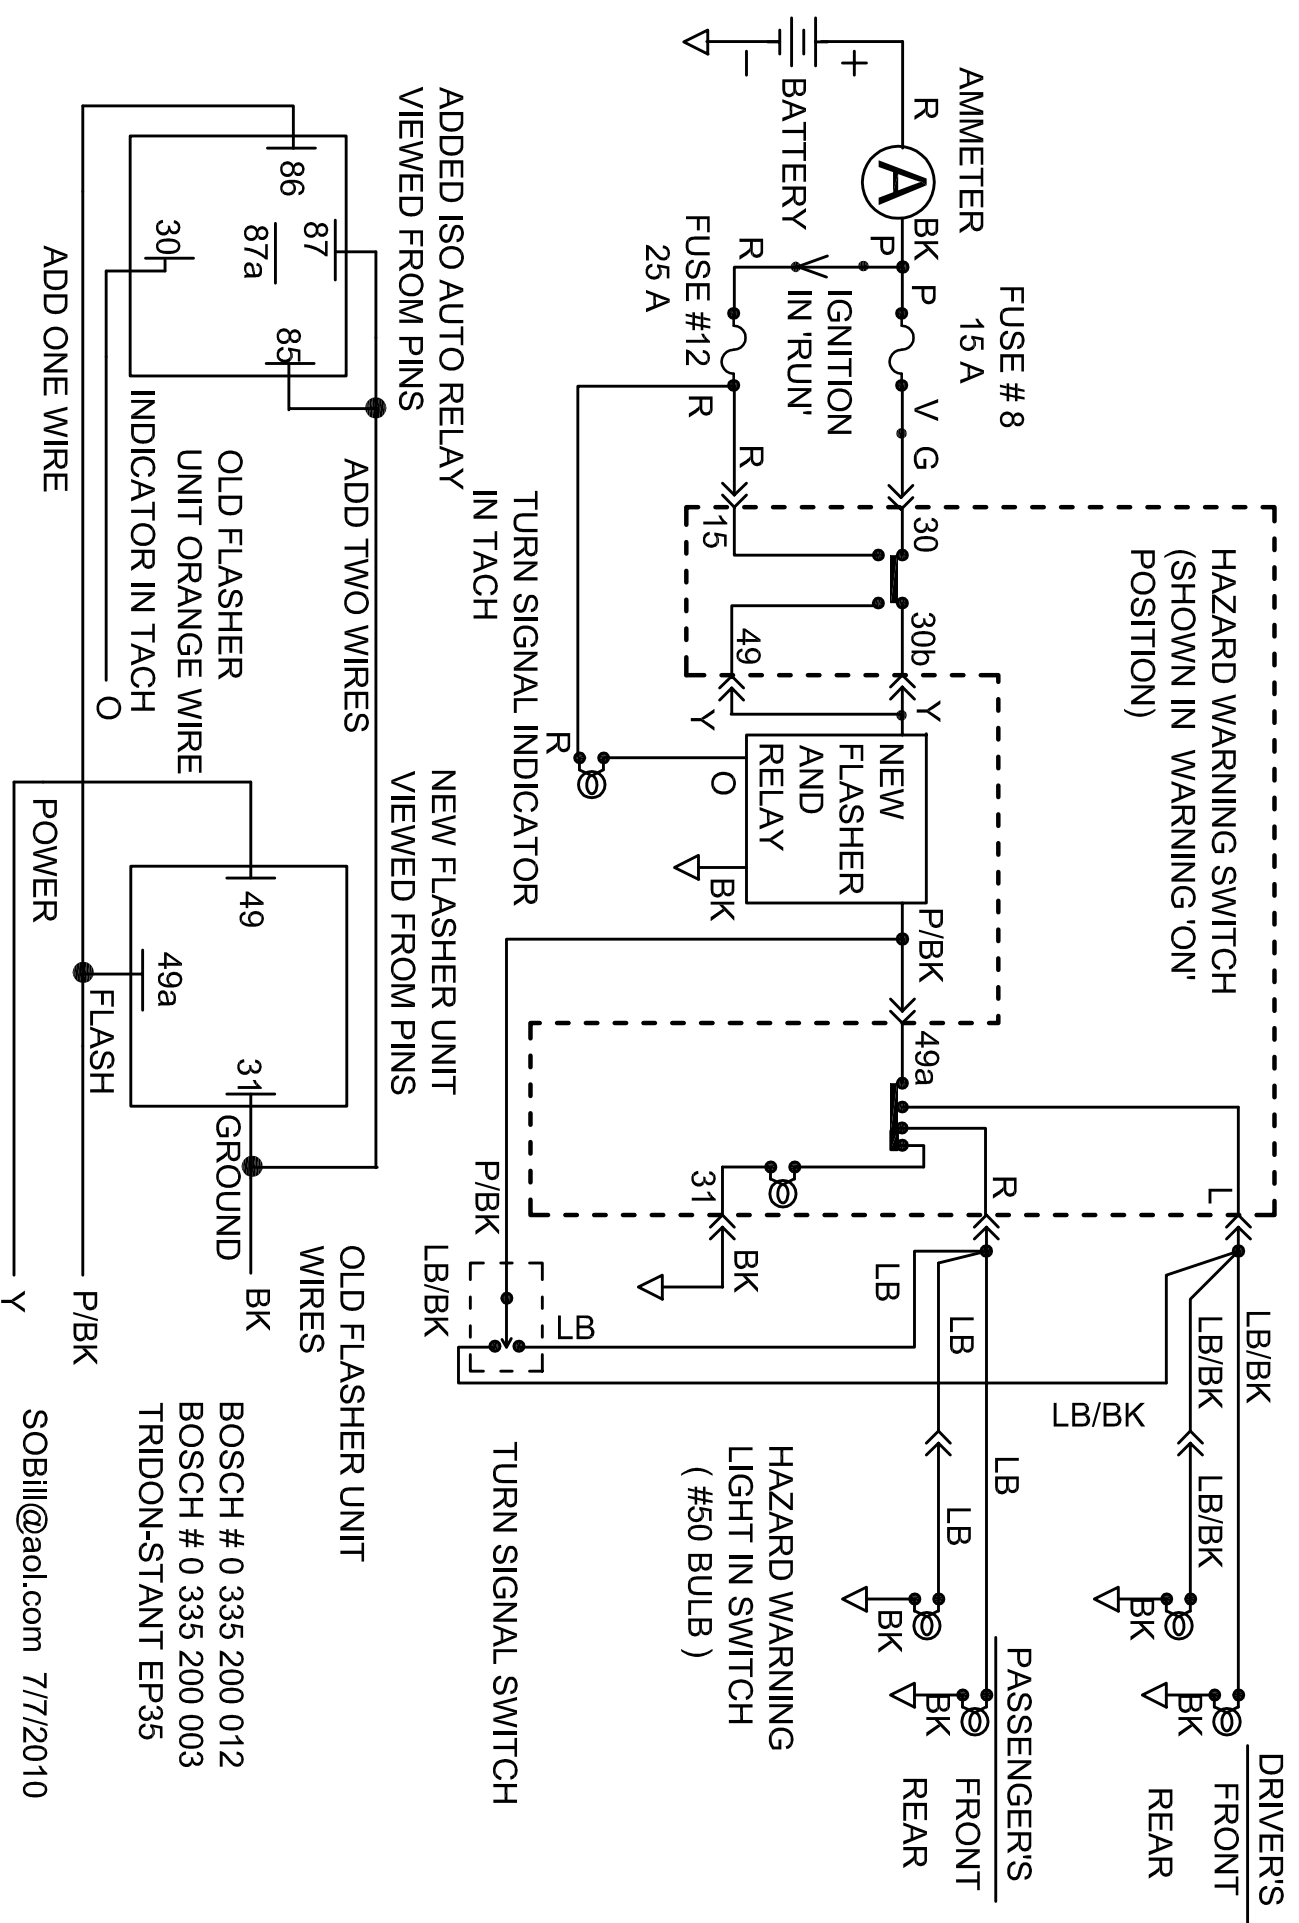

TURN SIGNALS

- BOSCH # 0 335 200 012
- BOSCH # 0 335 200 003
- TRIDON-STANT EP35

SOBill@aol.com 7/7/2010

TURN SIGNAL FLASHER CONVERSION #2 (VERY EARLY)