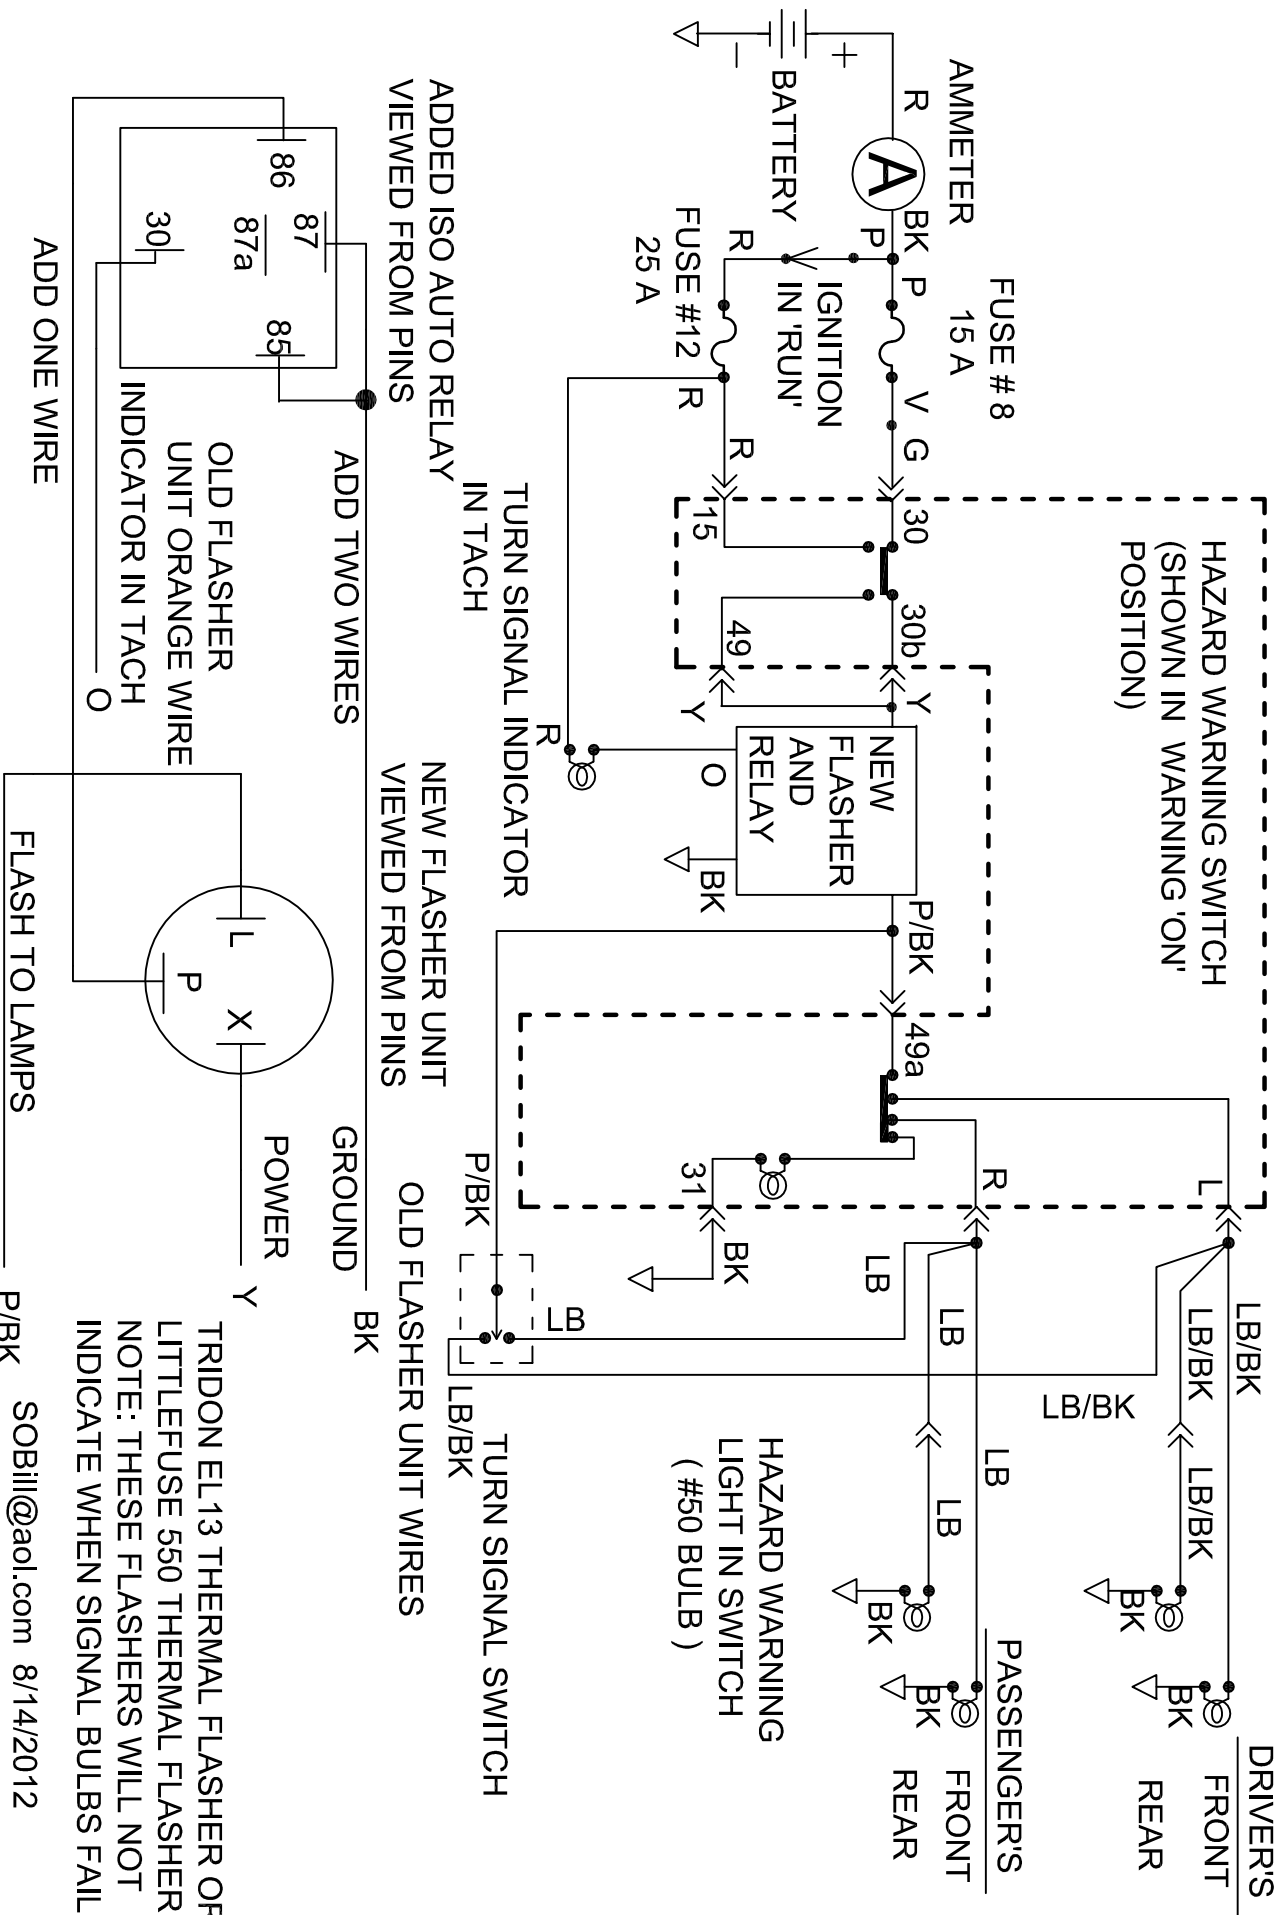

TURN SIGNALS

TRIDON EL13 THERMAL FLASHER OF LITTLE FUSE 550 THERMAL FLASHER
 NOTE: THESE FLASHERS WILL NOT INDICATE WHEN SIGNAL BULBS FAIL

FLASH TO LAMPS _____ P/BK

SOBill@aol.com 8/14/2012

TURN FLASHER CONVERSION #2 (VERY EARLY) FIXED

ADD ONE WIRE

ADD TWO WIRES

NEW FLASHER UNIT VIEWED FROM PINS

GROUND

TURN SIGNAL SWITCH
 OLD FLASHER UNIT WIRES

OLD FLASHER UNIT ORANGE WIRE INDICATOR IN TACH

ADDED ISO AUTO RELAY VIEWED FROM PINS

TURN SIGNAL INDICATOR IN TACH

HAZARD WARNING SWITCH (SHOWN IN WARNING 'ON' POSITION)

HAZARD WARNING LIGHT IN SWITCH (#50 BULB)