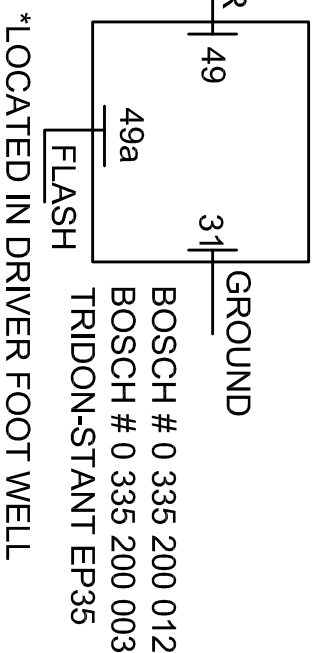

TURN SIGNALS

HAZARD WARNING SWITCH
(SHOWN IN WARNING 'ON'
POSITION)

FROM CONTROLS LIGHTING
POWER VIA LIGHTING DIMMER

HAZARD WARNING
SWITCH VIEWED
FROM PINS

FLASHER UNIT
VIEWED FROM PINS*

TURN SIGNAL SWITCH

FLASHER SOCKET
VIEWED WITH FLASHER
UNIT REMOVED

SAE-QC72-DKS-E

SOBill@aol.com 3/29/2010

TURN SIGNALS/ HAZARD WARNINGS (LATE)