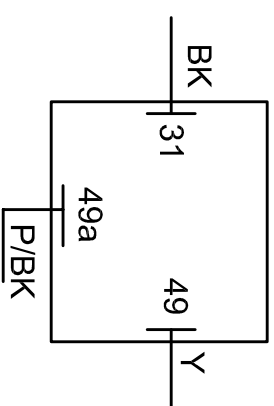

TURN SIGNALS

HAZARD WARNING SWITCH
(SHOWN IN WARNING 'ON'
POSITION)

FROM CONTROLS LIGHTING
POWER VIA LIGHTING DIMMER

HAZARD WARNING
SWITCH VIEWED
FROM PINS

FLASHER UNIT
VIEWED FROM PINS*

TURN SIGNAL SWITCH

FLASHER SOCKET
VIEWED WITH FLASHER
UNIT REMOVED

SAE-QC72-DKS-E

SOBill@aol.com 3/29/2010

TURN SIGNALS/ HAZARD WARNINGS (LATE)