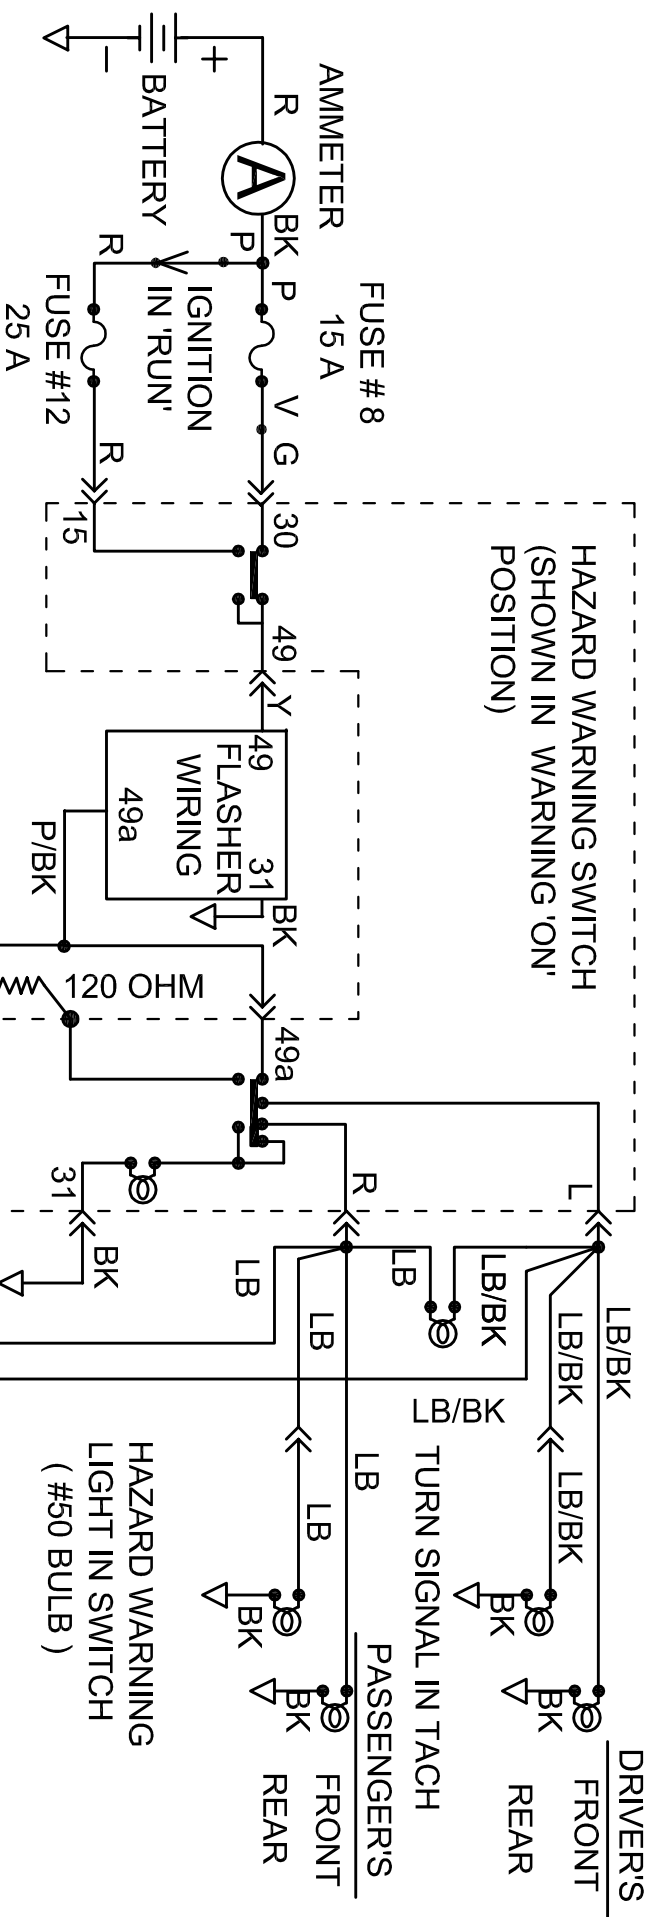

TURN SIGNALS

HAZARD WARNING SWITCH
(SHOWN IN WARNING 'ON'
POSITION)

FROM CONTROLS LIGHTING
POWER VIA LIGHTING DIMMER

HAZARD WARNING
SWITCH VIEWED
FROM PINS

FLASHER UNIT
VIEWED FROM PINS*

TURN SIGNAL SWITCH

FLASHER SOCKET
VIEWED WITH FLASHER
UNIT REMOVED

SAE-QC72-DKS-E

SOBill@aol.com 3/29/2010

TURN SIGNALS/ HAZARD WARNINGS (LATE)