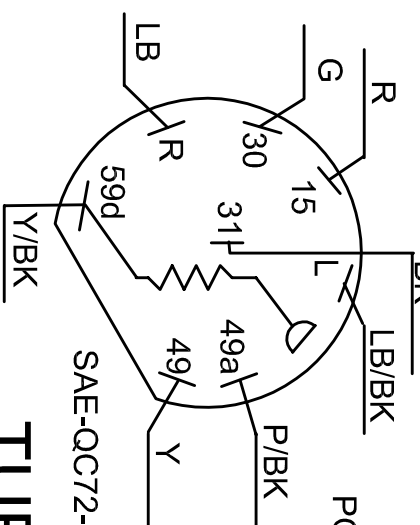

TURN SIGNALS

HAZARD WARNING SWITCH
(SHOWN IN WARNING 'ON'
POSITION)

FROM CONTROLS LIGHTING
POWER VIA LIGHTING DIMMER

HAZARD WARNING
SWITCH VIEWED
FROM PINS

FLASHER UNIT
VIEWED FROM PINS*

TURN SIGNAL SWITCH

FLASHER SOCKET
VIEWED WITH FLASHER
UNIT REMOVED

SAE-QC72-DKS-E

SOBill@aol.com 3/29/2010

TURN SIGNALS/ HAZARD WARNINGS (LATE)